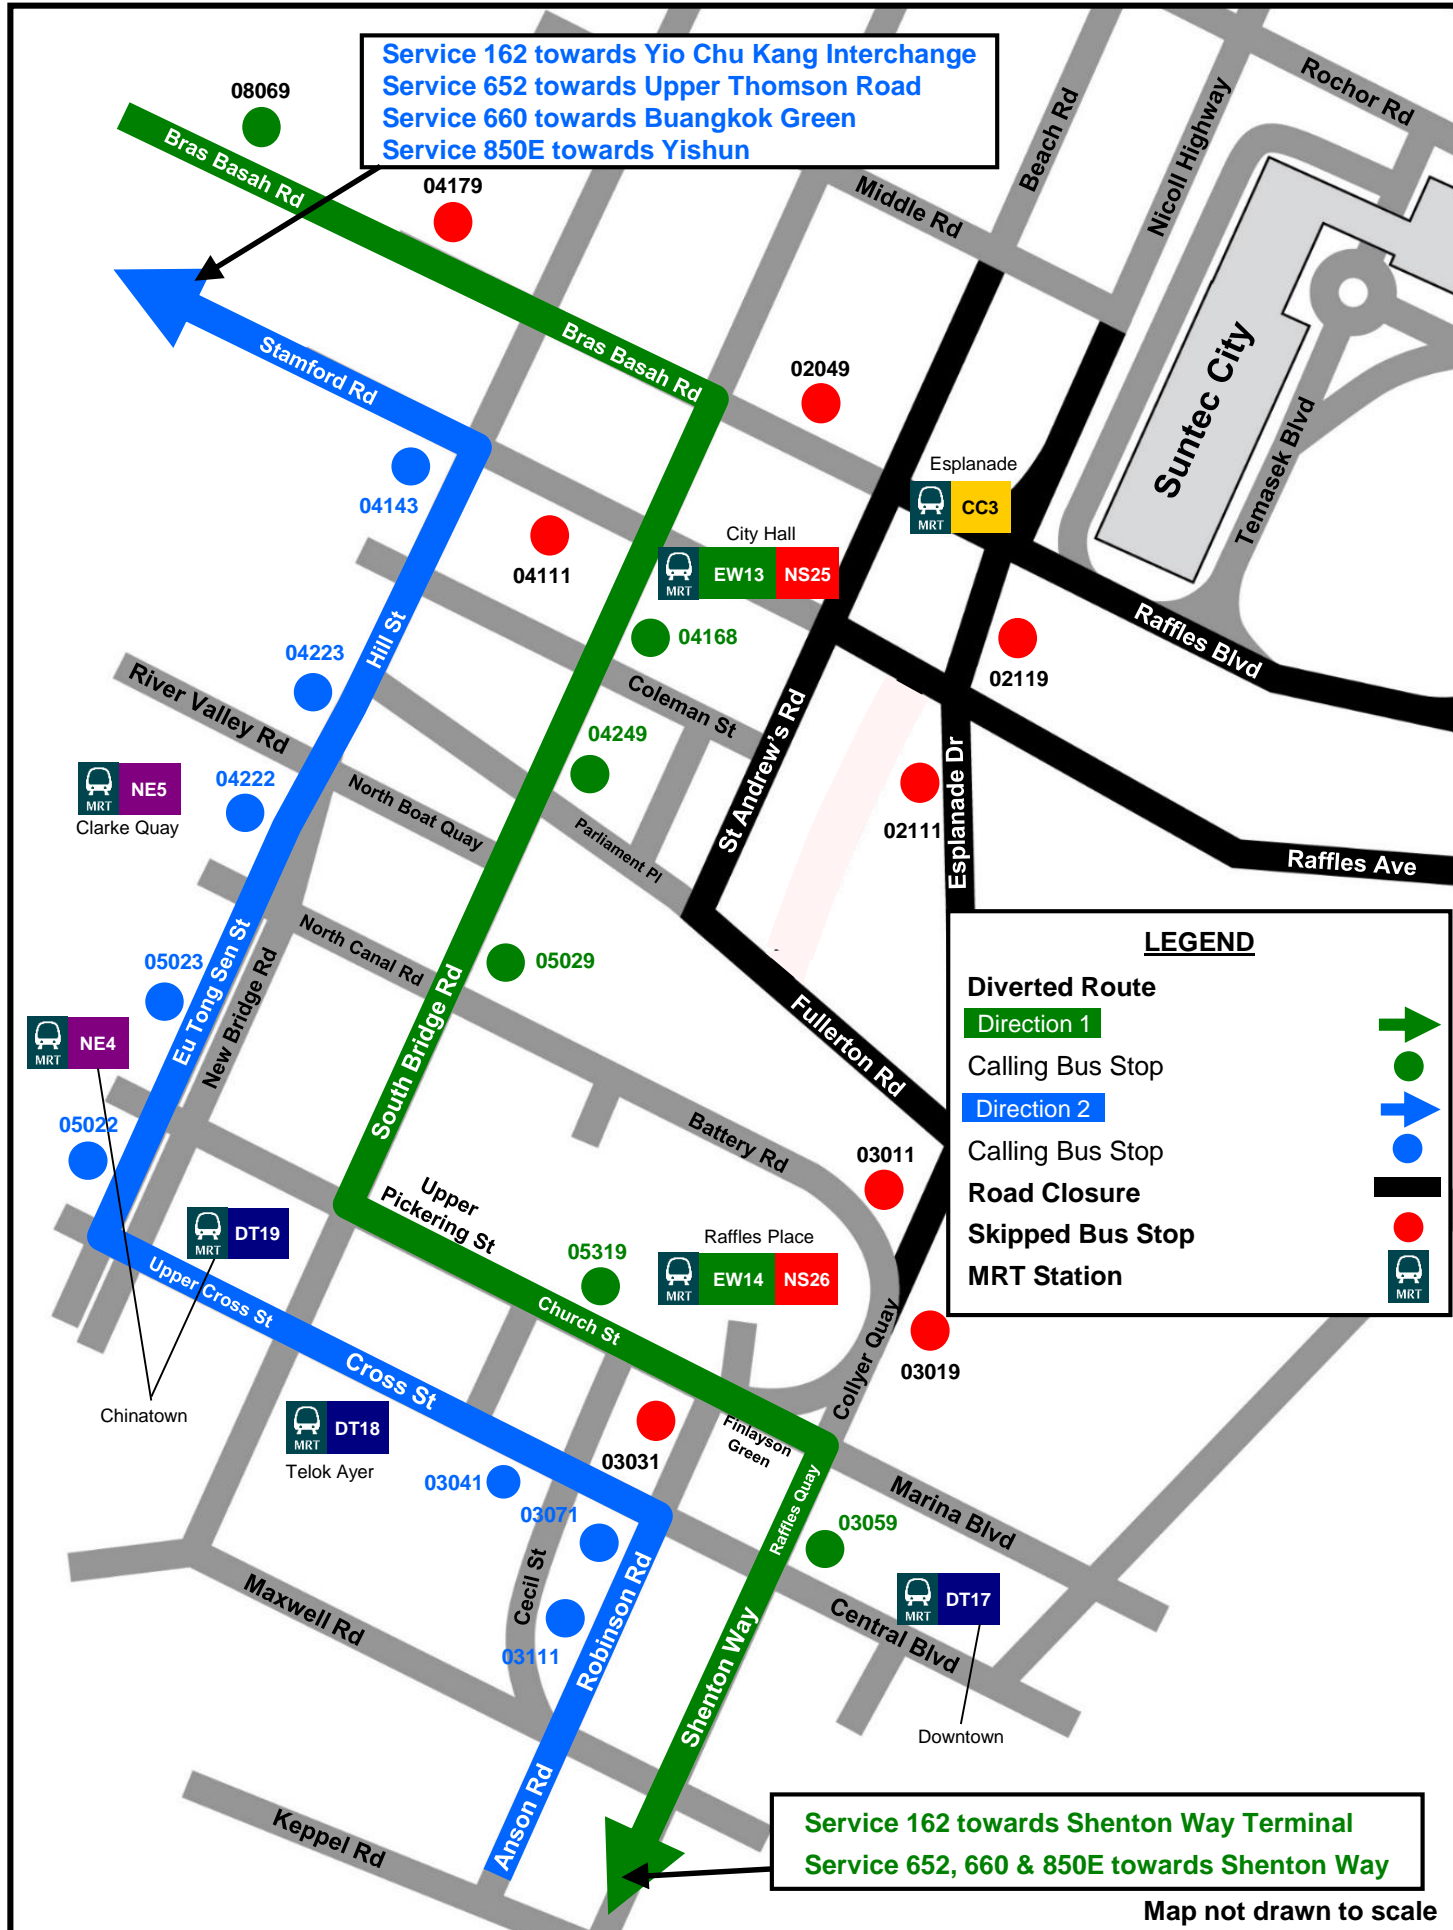

TEMPORARY ROUTE DIVERSION

巴士路线暂时改道 Lencongan Laluan Sementara தற்காலிக மாற்றுப்பாதை

2022 Formula One™ Singapore Grand Prix

162, 652, 660 & 850E

Tuesday, 27 September to
Monday, 3 October 2022

Due to road closures for the event, these services will be temporarily diverted, resulting in some bus stops being skipped along their regular routes. They will temporarily call at new bus stops along their diverted routes.

活动期间，由于受道路关闭的影响，这些巴士路线将暂时改道。巴士不会在原本路线的部分巴士站停站，而会在改道路线的新巴士站停站。

Akibat penutupan jalan bagi acara tersebut, perkhidmatan akan dipesongkan buat sementara waktu, menyebabkan bas terpaksa melangkau beberapa perhentian bus di sepanjang laluan sedia ada. Ia akan berhenti di beberapa perhentian bus baru di sepanjang laluan yang dipesongkan.

Bus Stops Skipped: 27 Sep – 3 Oct	
Esplanade Drive	● 02111 Esplanade Bridge
Bus Stops Skipped: 28 Sep – 3 Oct (whole day unless otherwise stated)	
Bras Basah Road	● 04179 After Bras Basah Station Exit A ● 02049 Raffles Hotel
Nicoll Highway	● 02119 Opposite War Memorial Park
Collyer Quay	● 03019 OUE Bayfront
Robinson Road	● 03031 Raffles Place Station Exit F
Fullerton Road	● 03011 Fullerton Square
Stamford Road	● 04111 Capitol Building
Calling Bus Stops: 28 Sep – 3 Oct	
Direction 1	
Bras Basah Road	● 08069 Bencoolen Station Exit B Existing bus stop for Svcs 162, 652, 660 and 850E.
North Bridge Road	● 04168 After City Hall Station Exit B ● 04249 Opposite The Treasury
South Bridge Road	● 05029 Boat Quay
Church Street	● 05319 OCBC Centre
Raffles Quay	● 03059 One Raffles Quay Existing bus stop for Svcs 162, 652, 660 and 850E.
Direction 2	
Robinson Road	● 03111 After Capital Tower Existing bus stop for Svcs 162, 652, 660 and 850E. ● 03071 Opposite SO Sofitel S'pore
Cross Street	● 03041 Telok Ayer Station Exit A
Eu Tong Sen Street	● 05022 After Chinatown Station Exit D ● 05023 Opposite Hong Lim Park ● 04222 Clarke Quay Station Exit E
Hill Street	● 04223 Old Hill Street Police Station ● 04143 Stamford Court